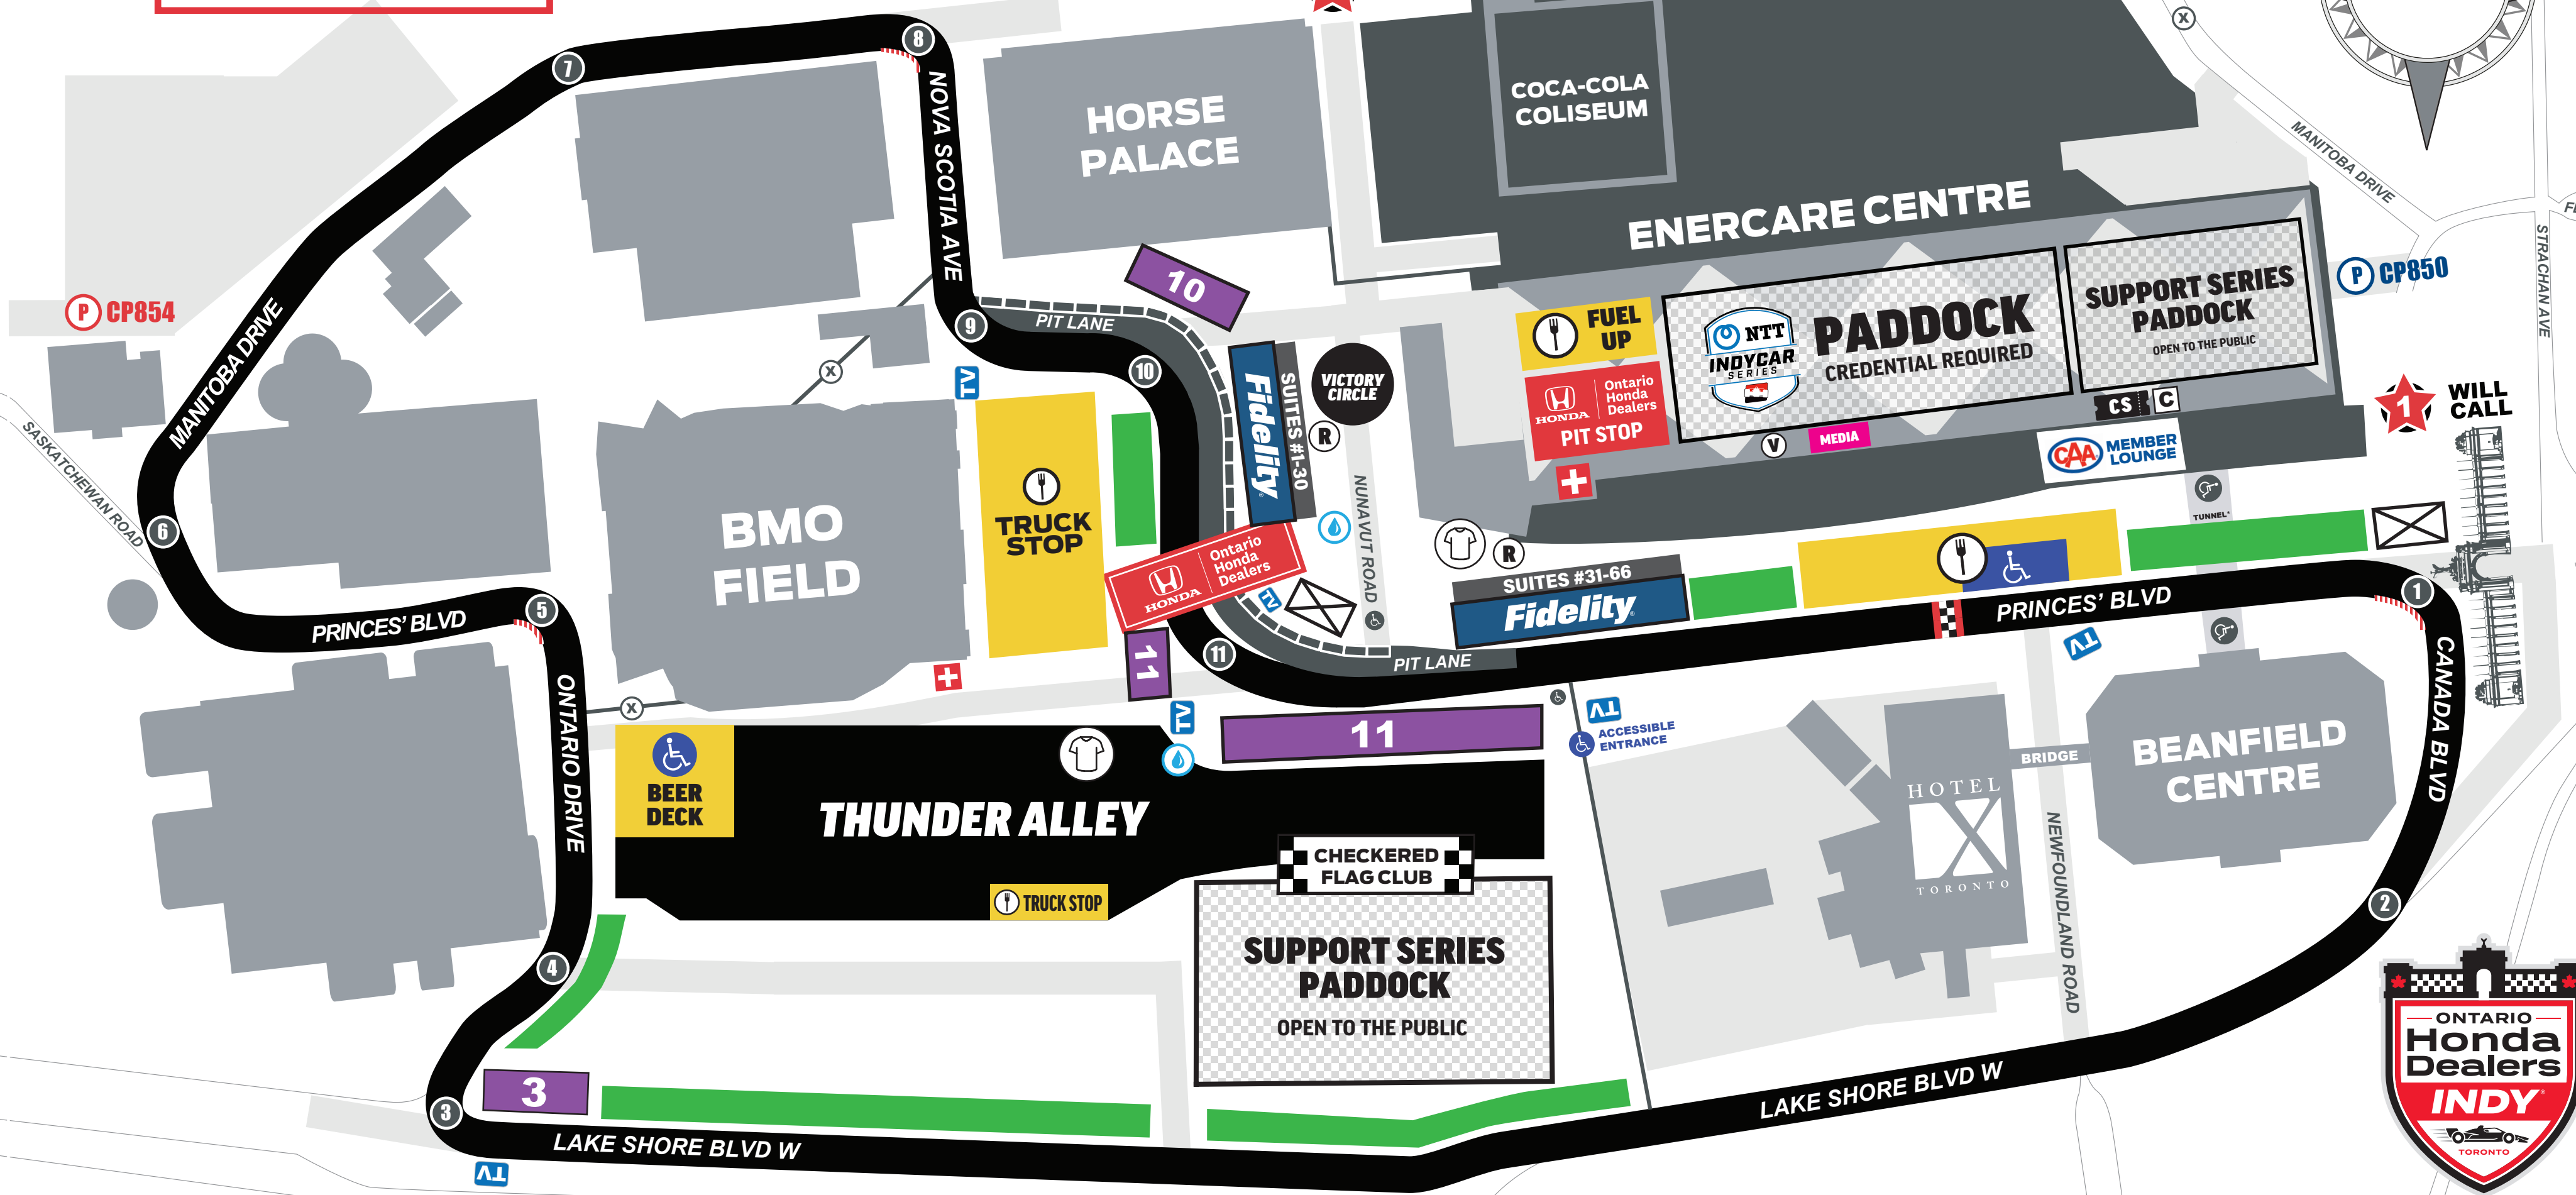

CONNECT WITH US

#indyTO

-  Entrance
  -  Grandstand
  -  Fidelity TRACKSIDE SUITES
  -  Track Crossing
  -  Accessible Viewing
  -  Credential Centre
  -  Merchandise
  -  Water Station
- 
-  General Admission Viewing
  -  Food & Beverage
  -  First Aid
  -  Customer Service
  -  Volunteer Office
  -  Suite Pass Redemption

\*Tunnel open for Hotel X guests and visitors as well as Ontario Honda Dealers Indy Toronto Patrons with accessible needs  
 Tickets available for purchase at all entrances. All entrances are wheelchair accessible. FESTIVAL MAP SUBJECT TO CHANGE. MAP NOT TO SCALE.